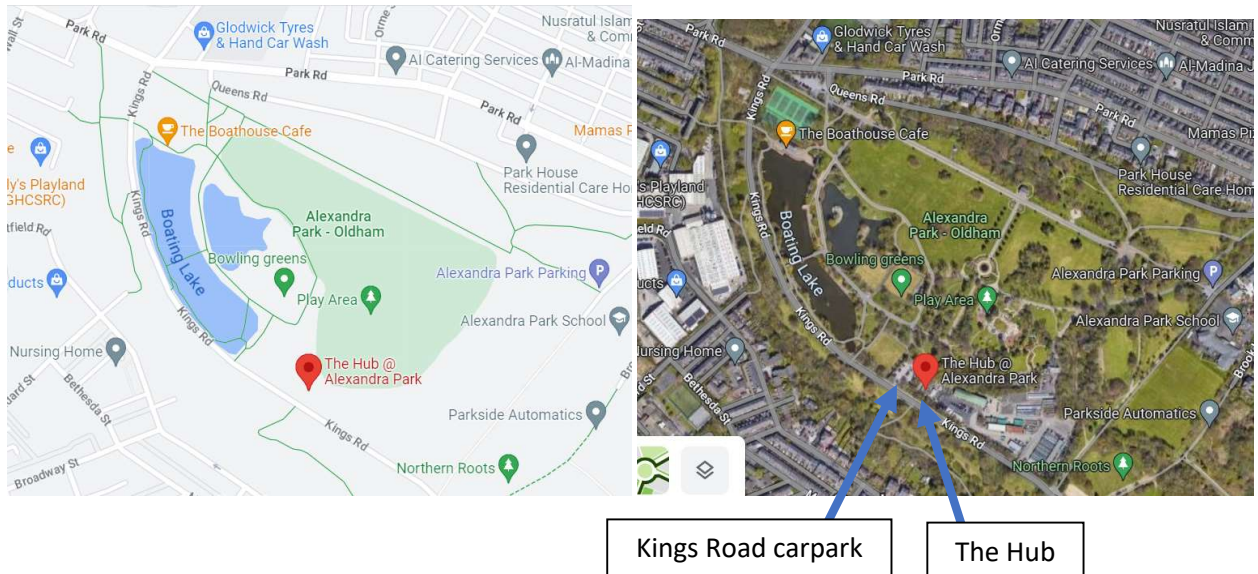

To find The Hub, Alexandra Park

Address:

Alexandra Park
Kings Road
Oldham OL8 2BH

The Hub is located between the park depot and Ability Wheelz bike hub.

Map link : <https://goo.gl/maps/28G1TguQatZvBg2w6>

The entrance gate is accessed from the pavement next to the pedestrian crossing point on Kings Road along from the car park entrance.