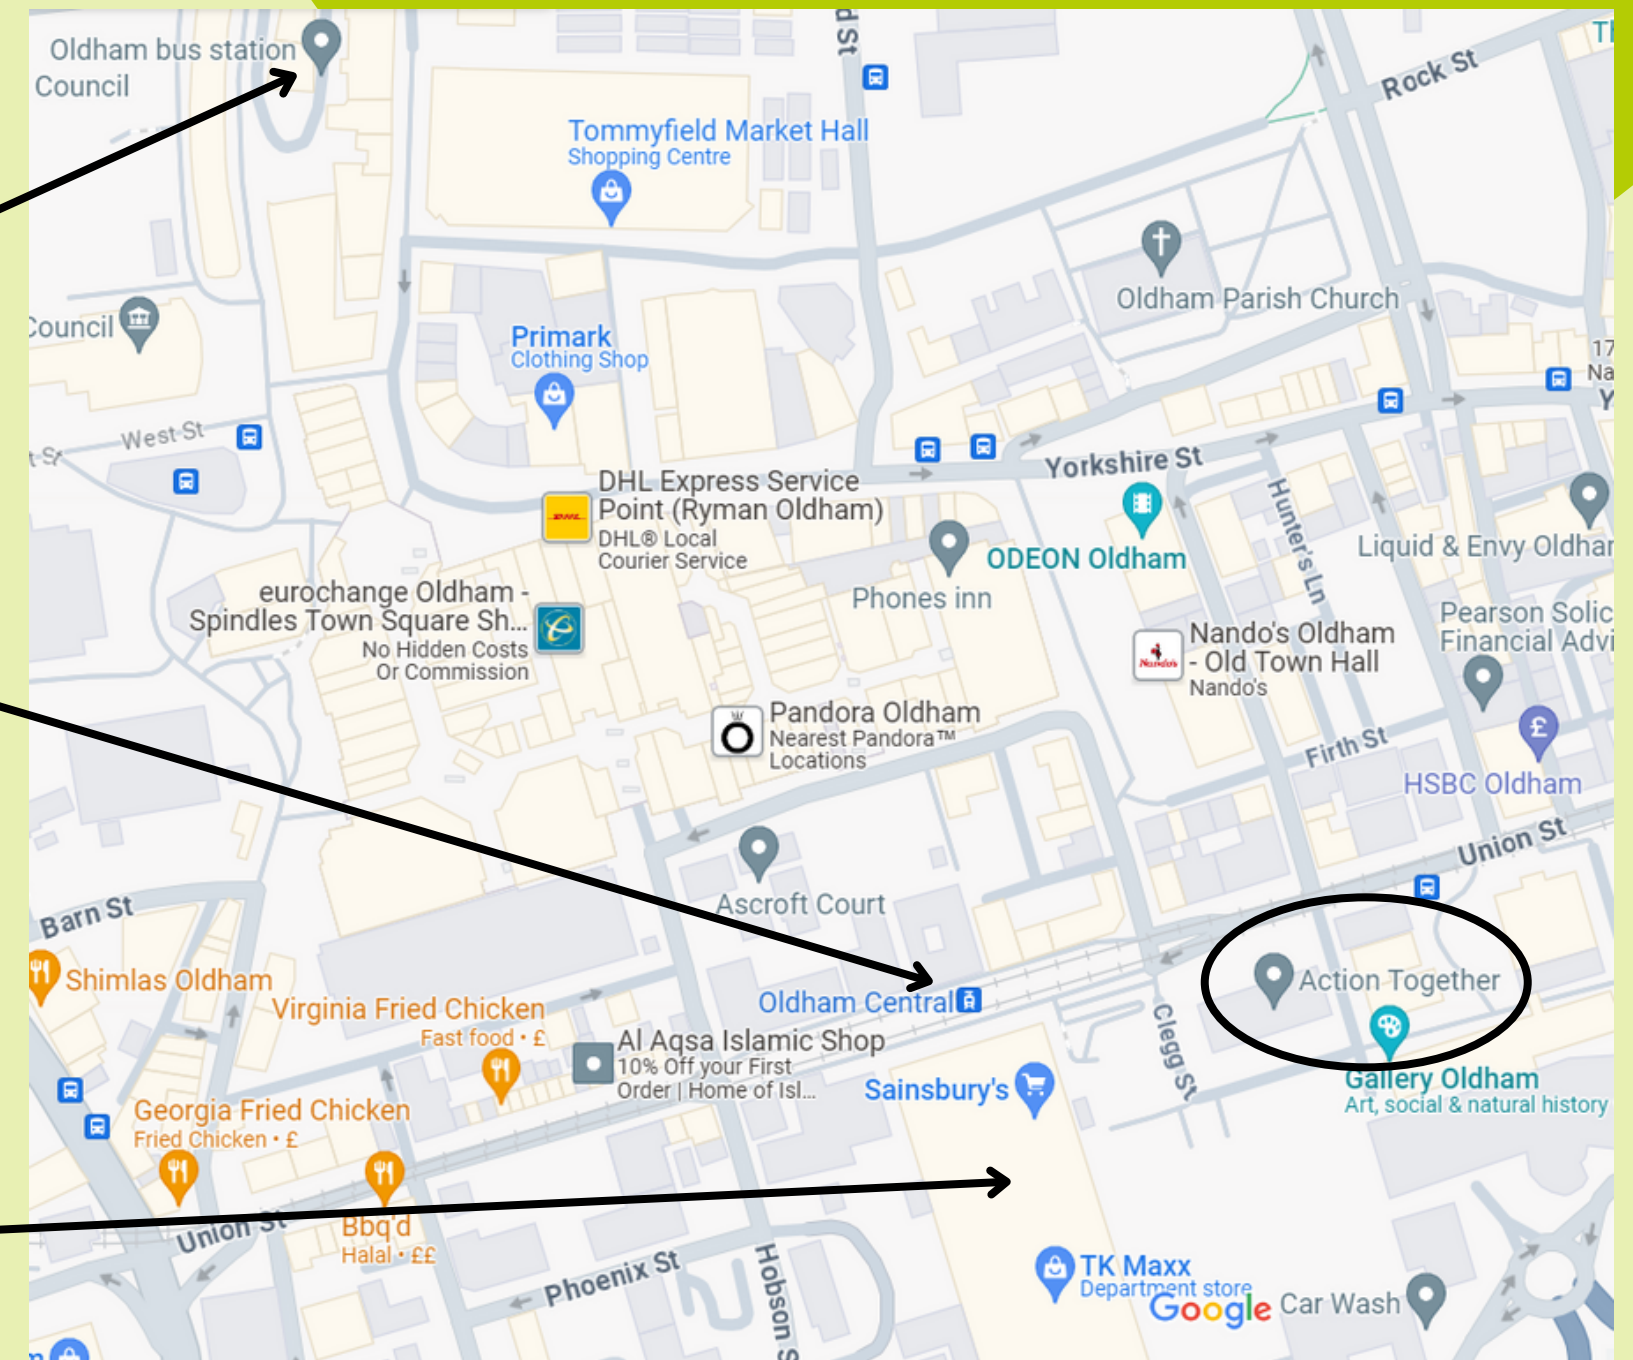

Getting here

Address

Medtia Place, 80 Union Street, Oldham, OL1 1DJ

Travelling by bus

Oldham Central bus stop is a 0.4 mile walk away.

Travelling by tram

Oldham Central tram stop is a 100m walk away.

Driving

There is no staff parking at the Positive Steps building, but the Sainsburys just behind the building has free parking for up to 3 hours. To stay longer than this, you can book via [Your Parking Space](#).