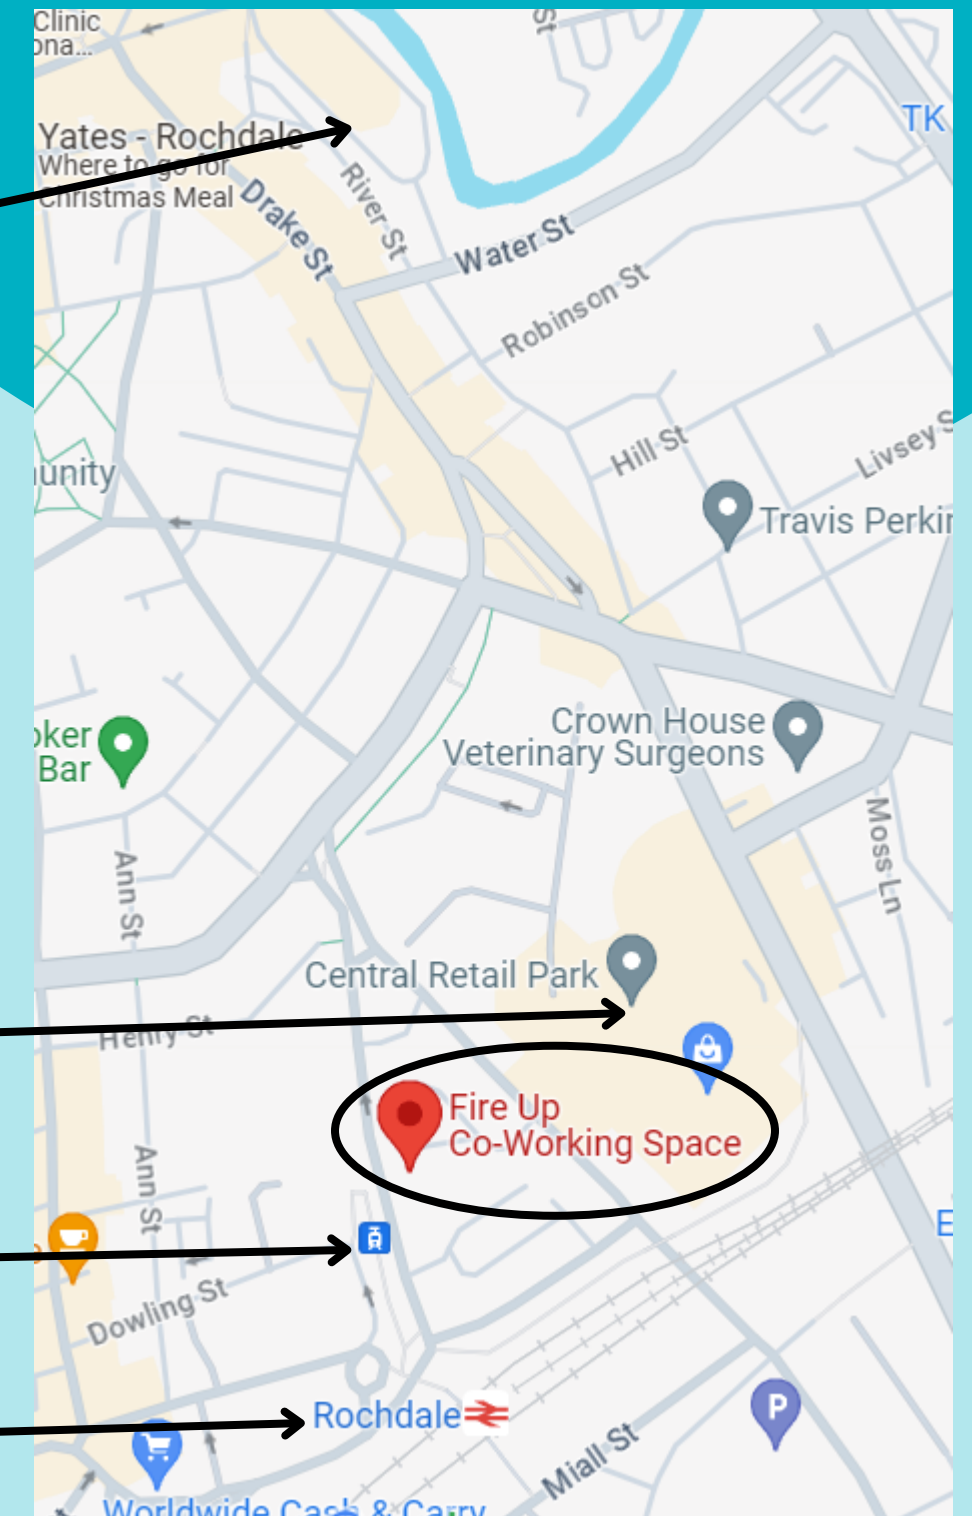

## Travelling by bus

Rochdale Interchange is a 0.5 mile walk away. The 471 bus from the bus station stops just outside the train station.

## Driving

There are a limited number of parking spaces available onsite. Further parking is available at Central Retail Park (OL11 1DU).

## Travelling by tram

Rochdale tram stop and Rochdale train station are both around a 100m walk away.