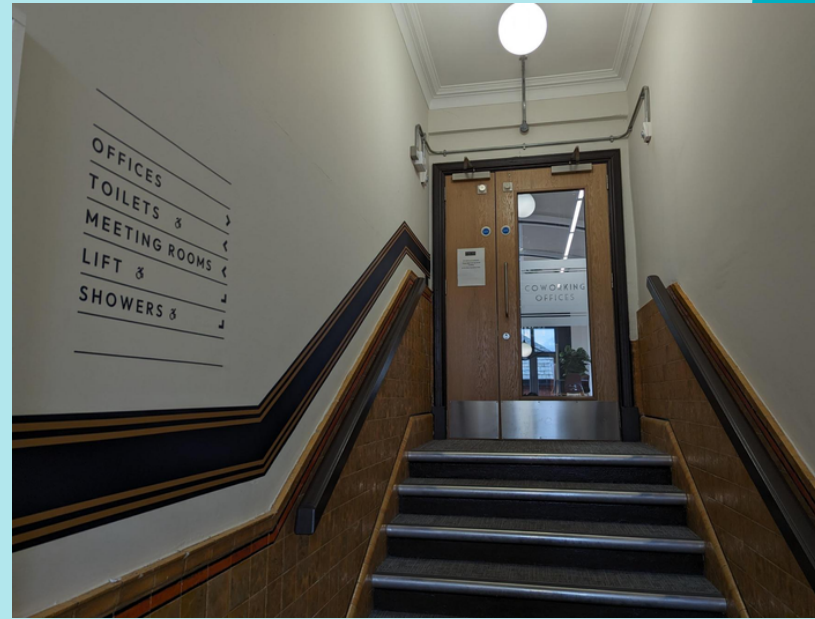

Office space