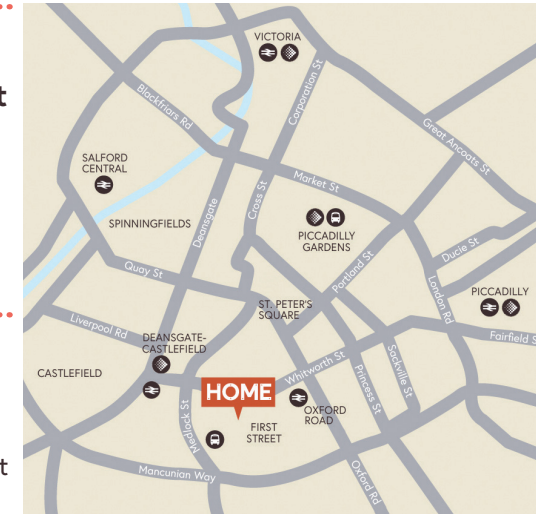

HOME

Finding HOME

HOME is part of the new First Street area in the city centre, just behind the railway arches on Whitworth Street West. It is a short walk from Oxford Road, Deansgate and Castlefield.

Travelling to HOME

The nearest Metrolink station is Deansgate Castlefield. We can support your group in travelling to HOME on the tram or bus so let us know if you would like to access tickets in advance of your trip.

HOME is also close to several bus routes into Manchester city centre, including the free Metroshuttle bus, route 2 and buses 105 and 256 from Piccadilly Gardens which also stop on Medlock Street nearby.